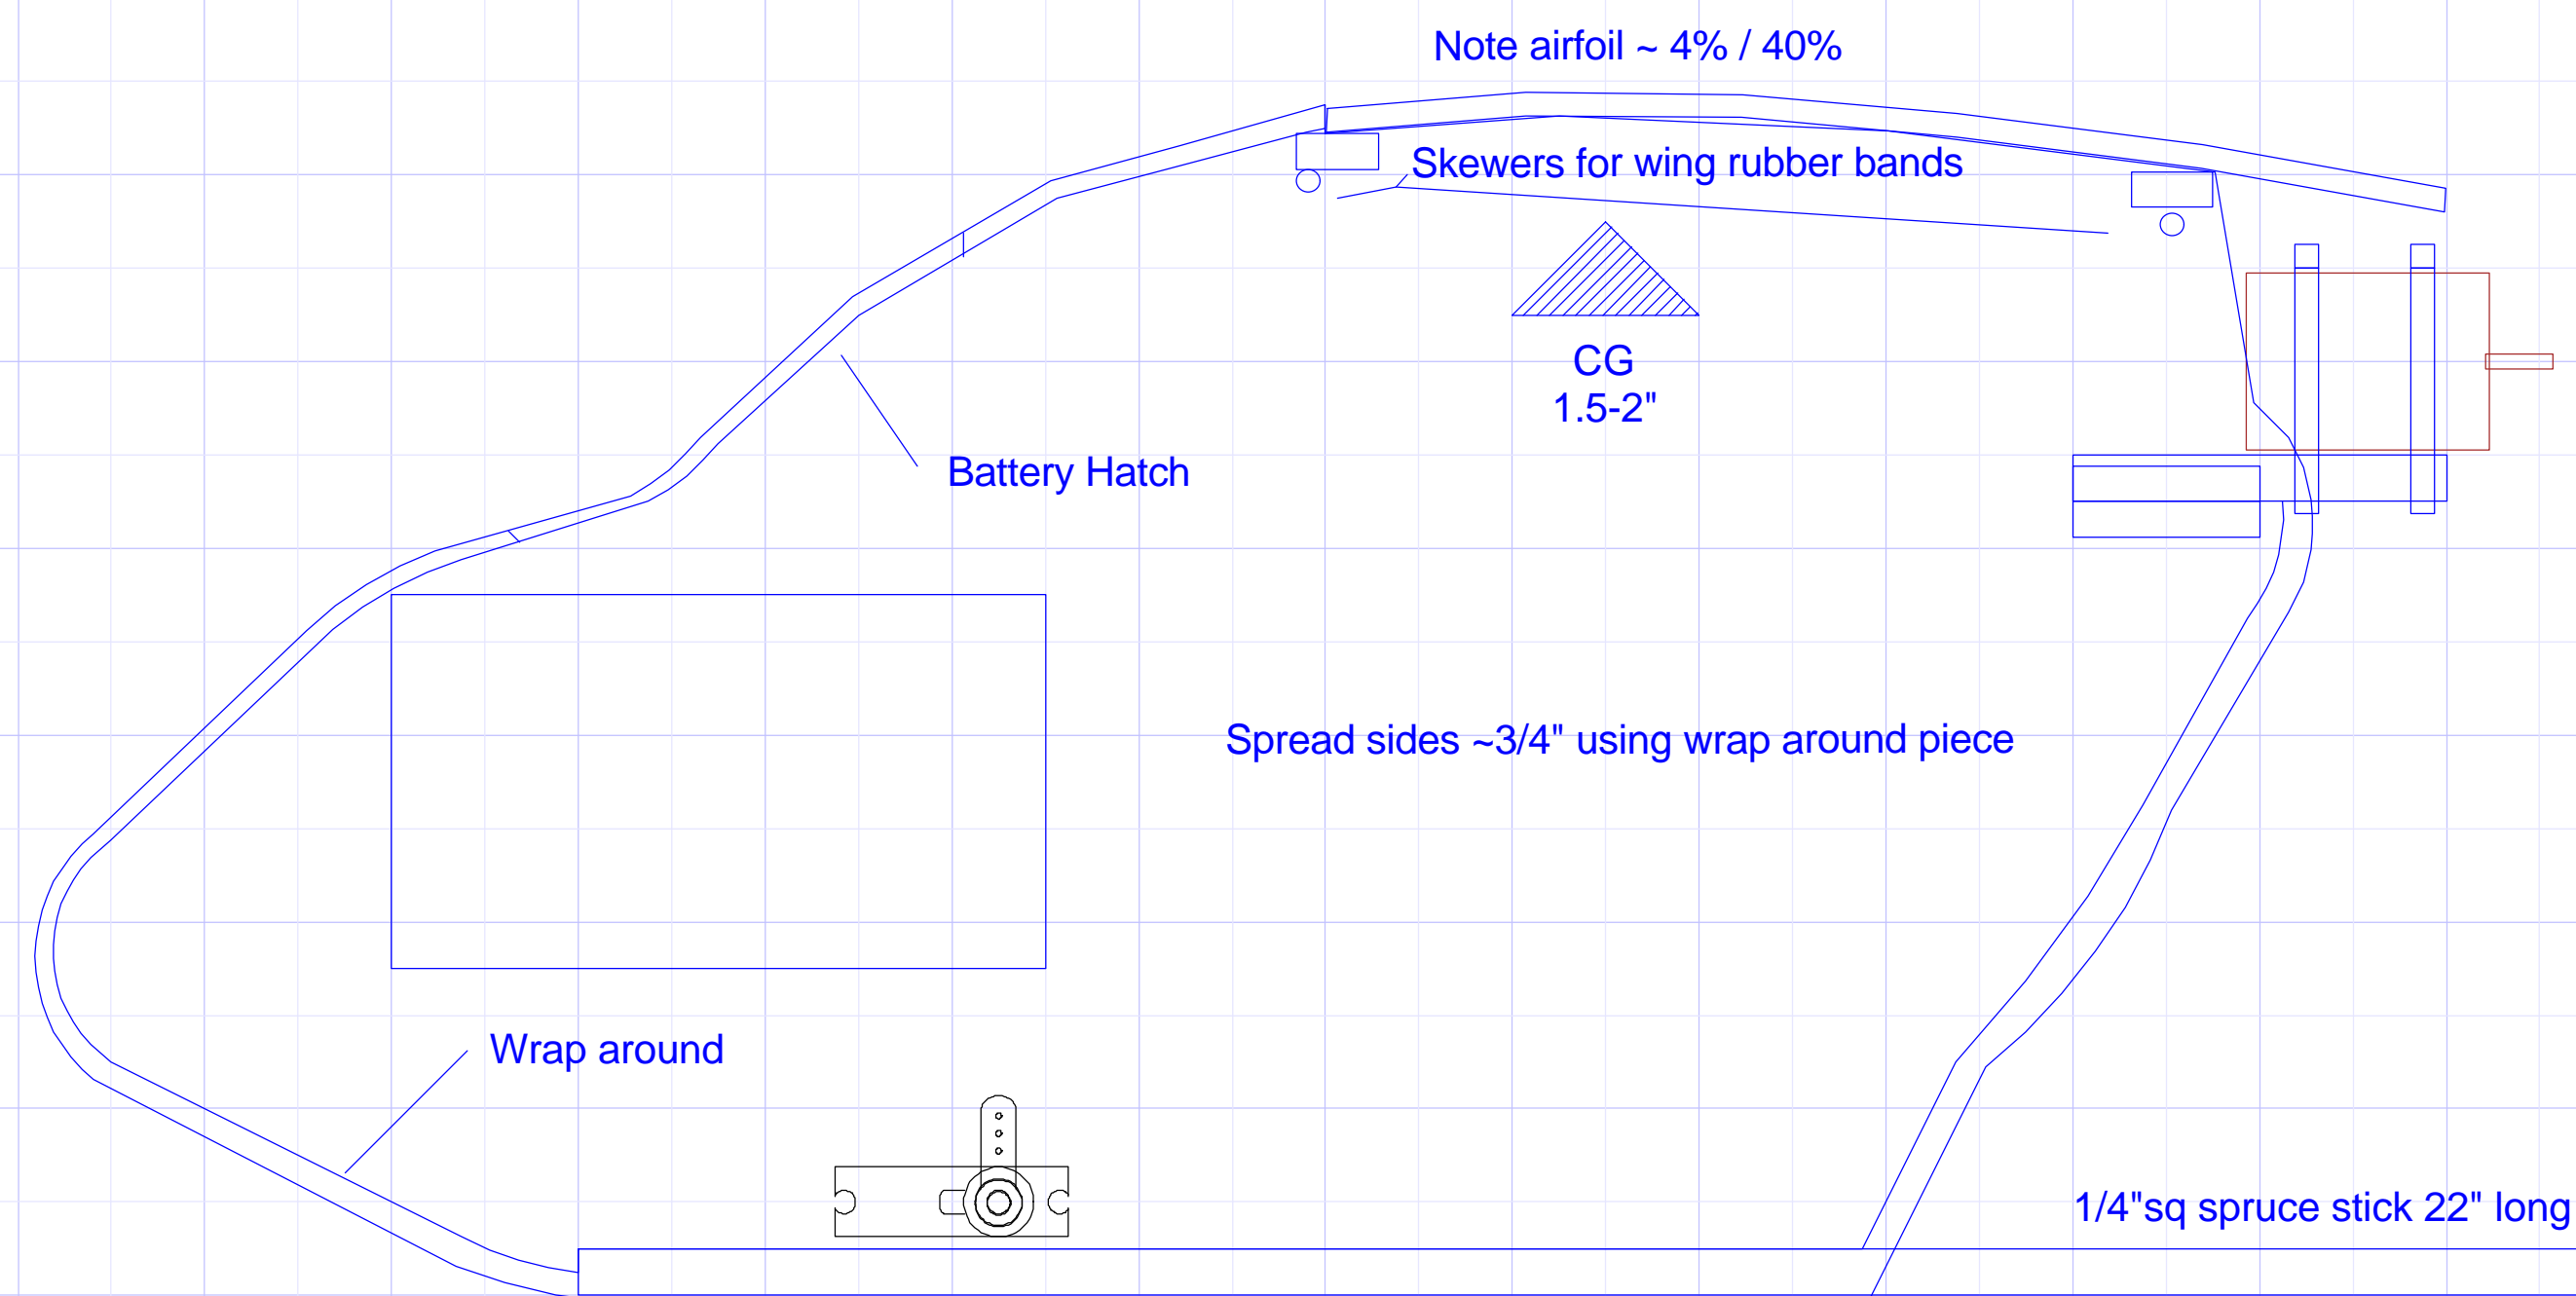

Blu-Beagle

By Gene Bond

Artwork by Glen Weber (gpw)

Specs:
Wingspan: 30"
Weight: 7-8oz
Power: 280-DD or more
GWS EM-100 & 5030
used for test (3A)
Intended as a DPF Trainer

30x6" wing

V-Tail

110 deg