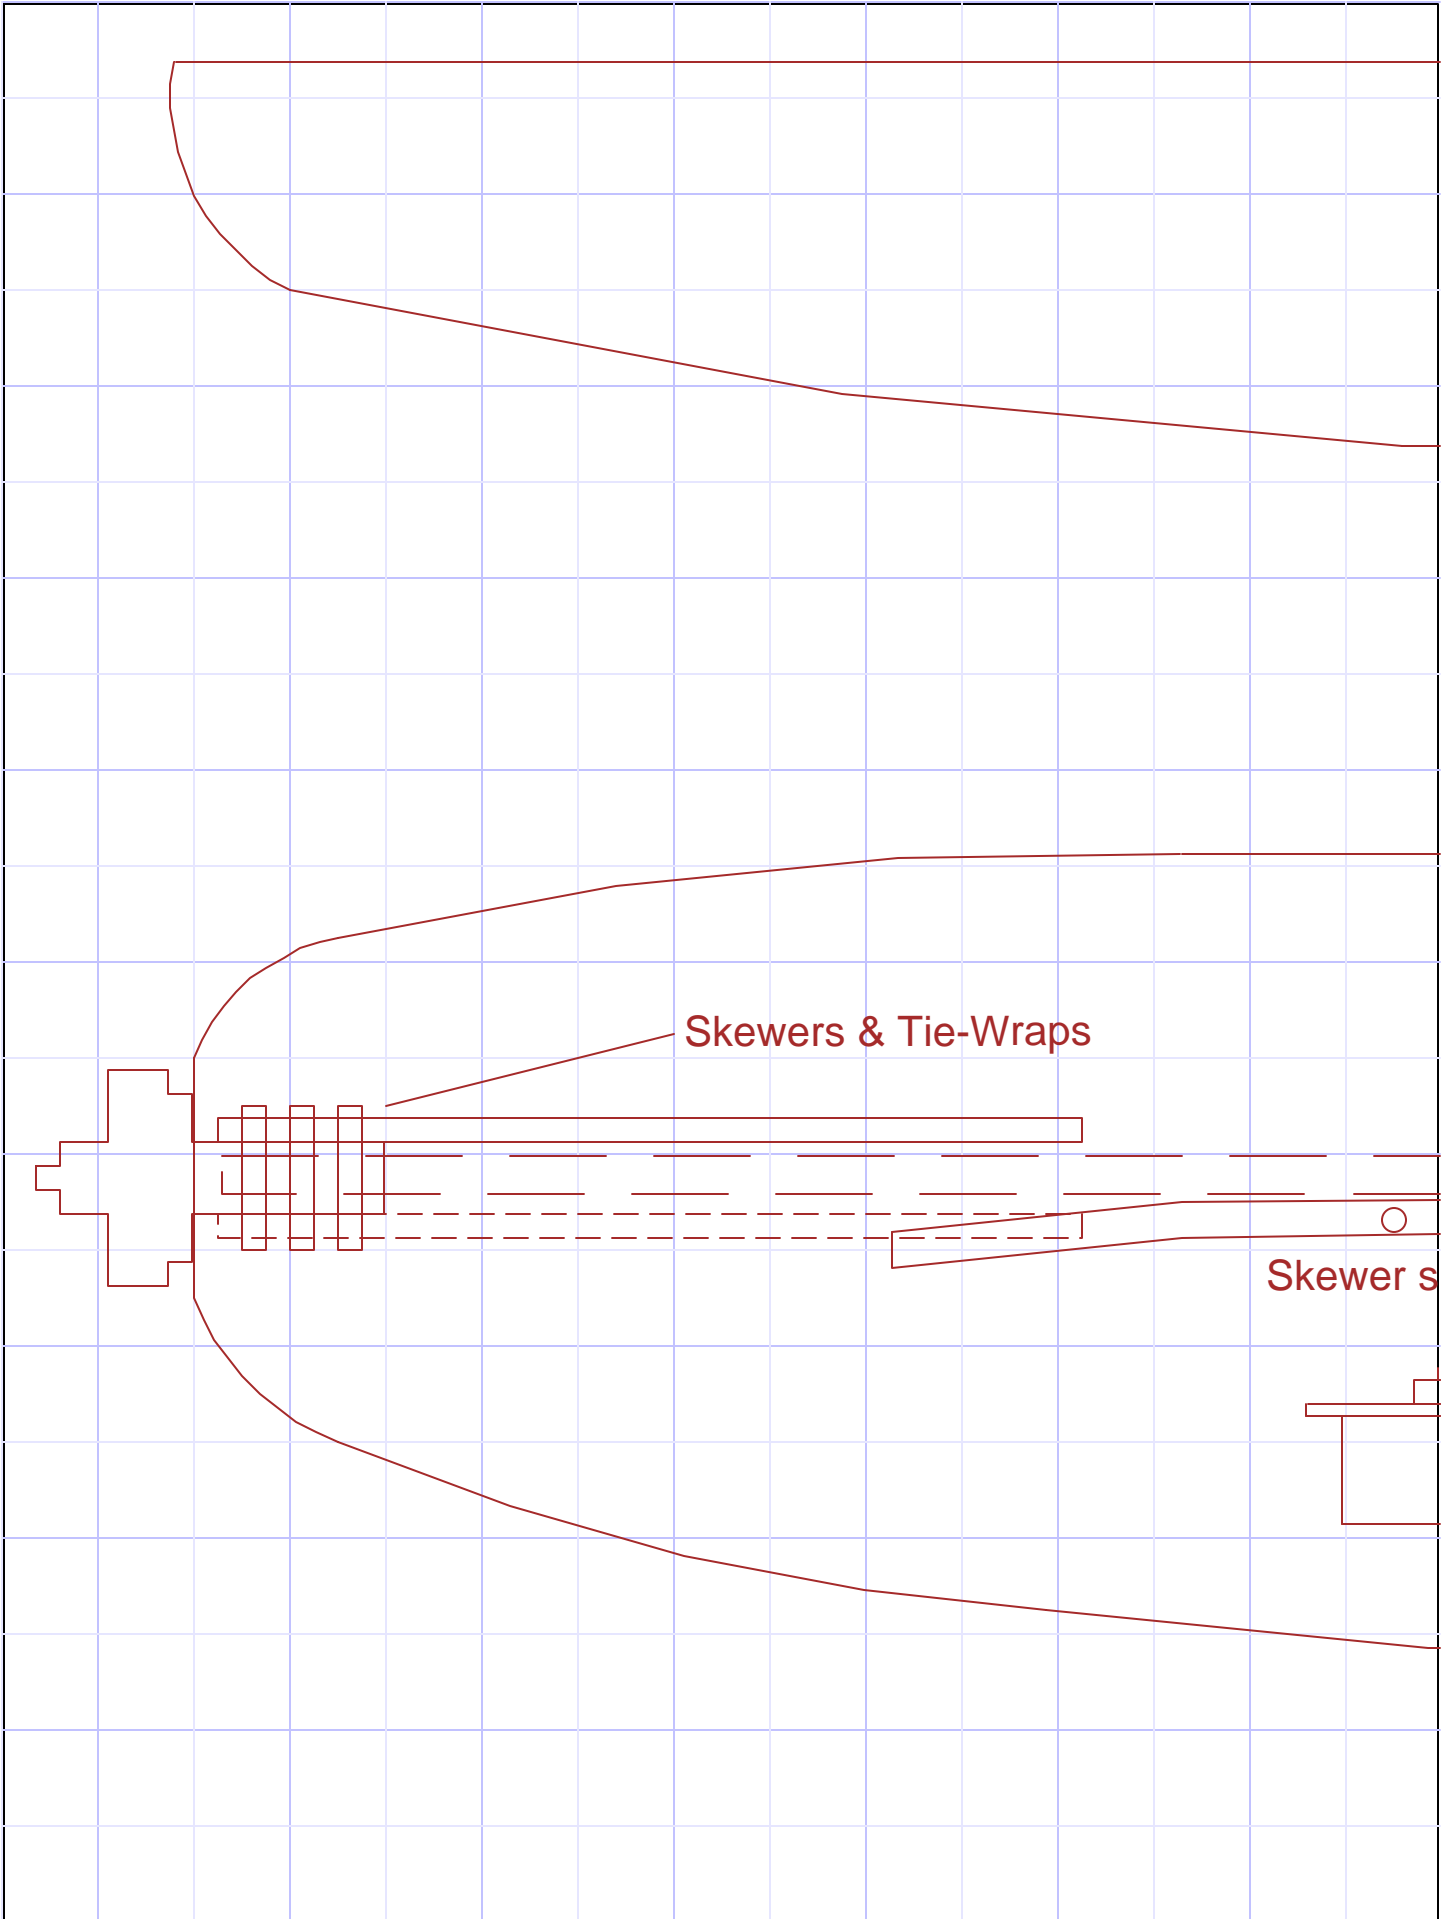

# Blu-51cd

by Gene Bond

30"ws model for a CDR motor

As built:

7.3oz

200sqin

15t/24g GBv

8040HD prop

2s830 pack

Aileron/Elevator/Throttle

Skewers & Tie-Wraps

Skewer s

par

# Blu-51cd

by Gene Bond

30"ws model for a CDR m

As built:

7.3oz

200sqin

15t/24g GBv

8040HD prop