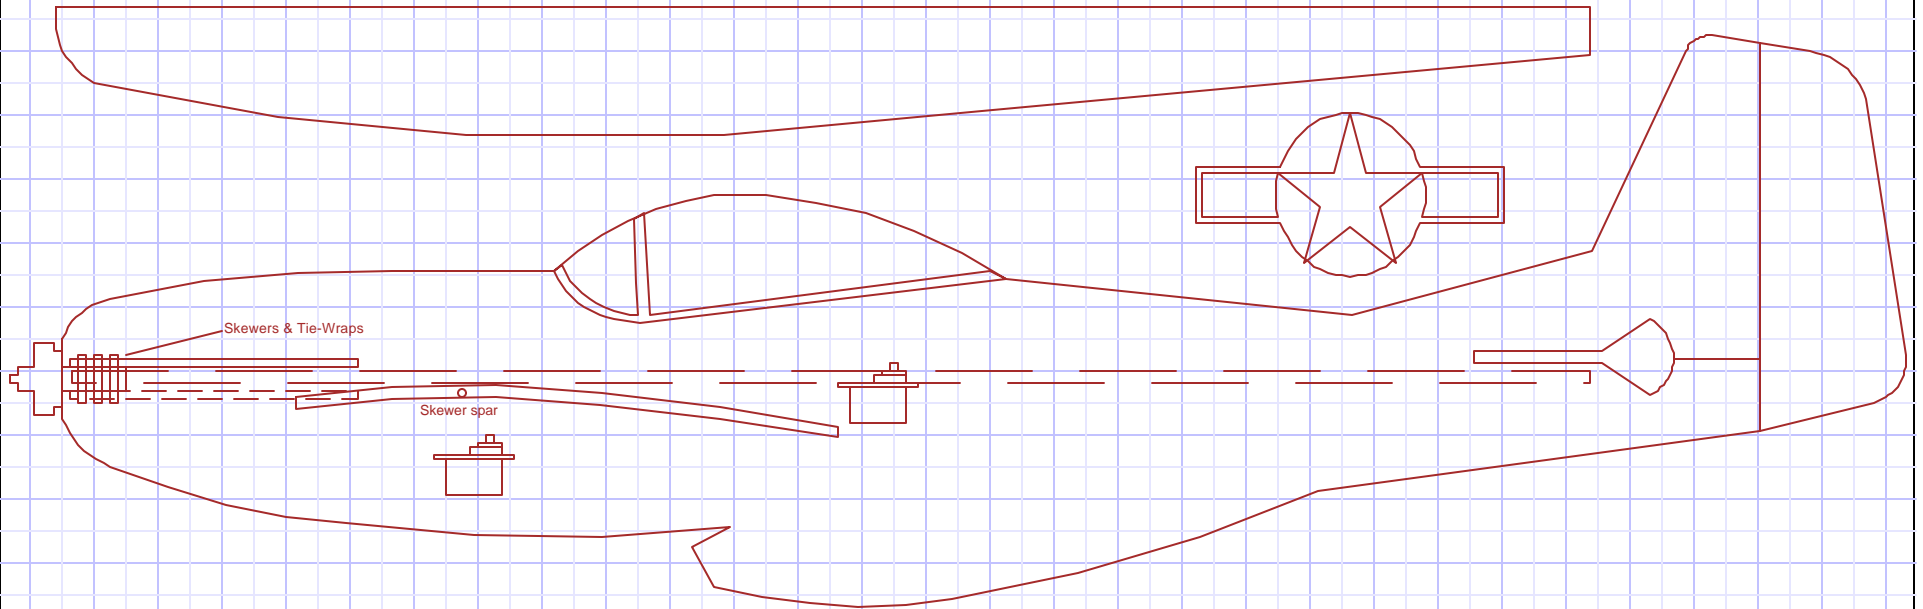

# Blu-51cd

by Gene Bond

30"ws model for a CDR motor

As built:

7.3oz

200sqin

15t/24g GBv

8040HD prop

2s830 pack

Aileron/Elevator/Throttle

Skewers & Tie-Wraps

Skewer s

par

# Blu-51cd

by Gene Bond

30"ws model for a CDR m

As built:

7.3oz

200sqin

15t/24g GBv

8040HD prop

2s830 pack

Aileron/Elevator/Thrott

motor

:le