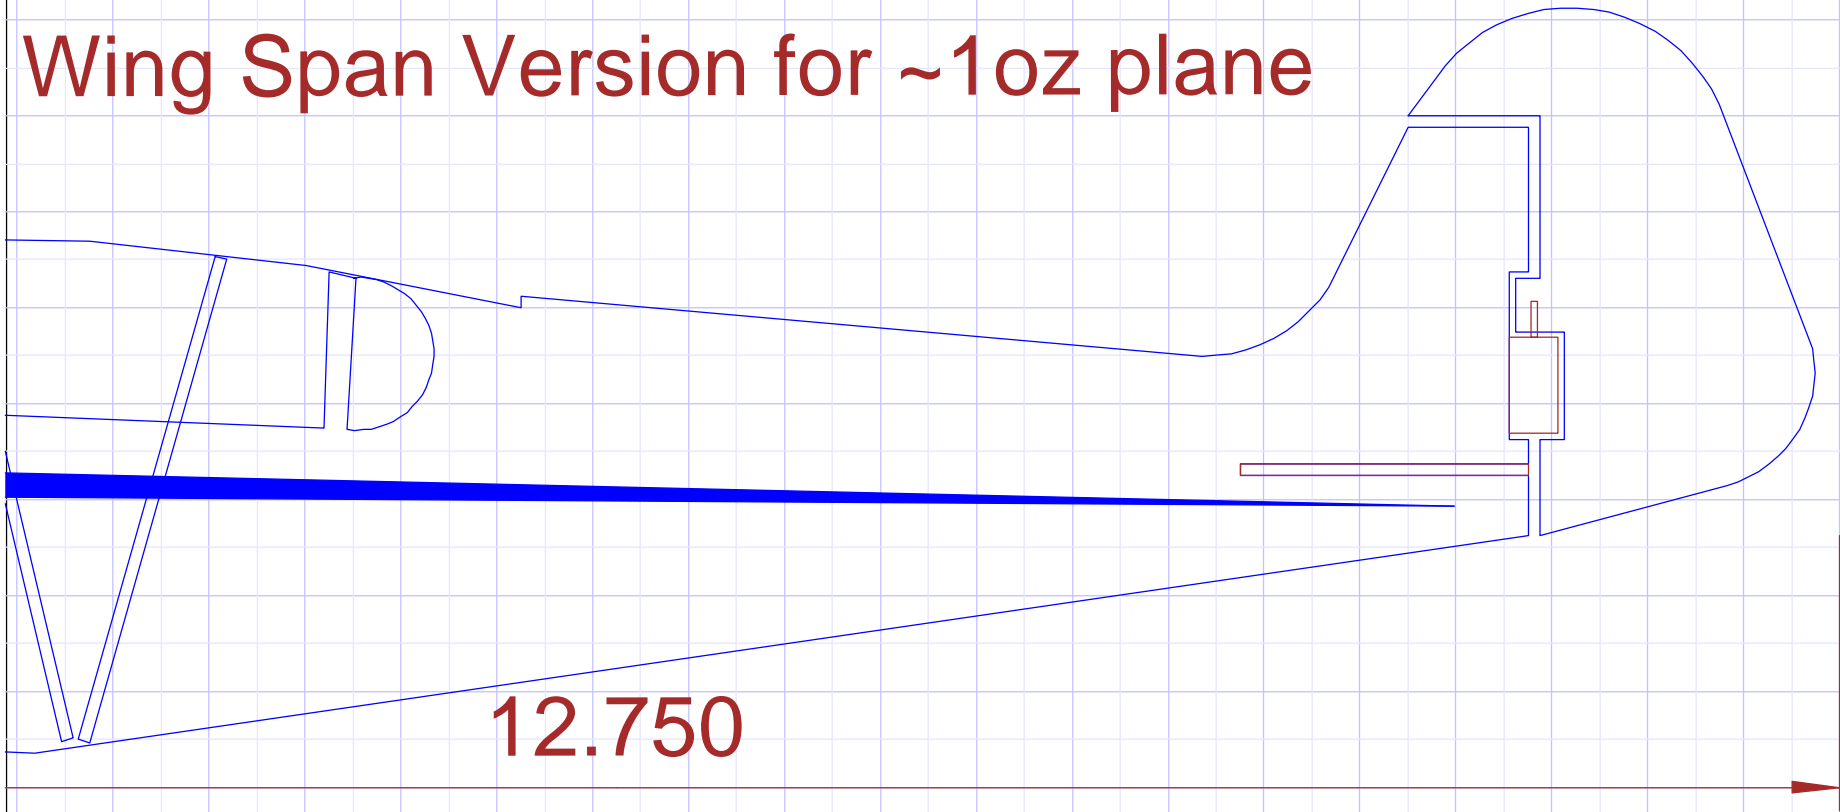

Wing Span Version for ~1oz plane

BluCub

By

Gene Bond

6"